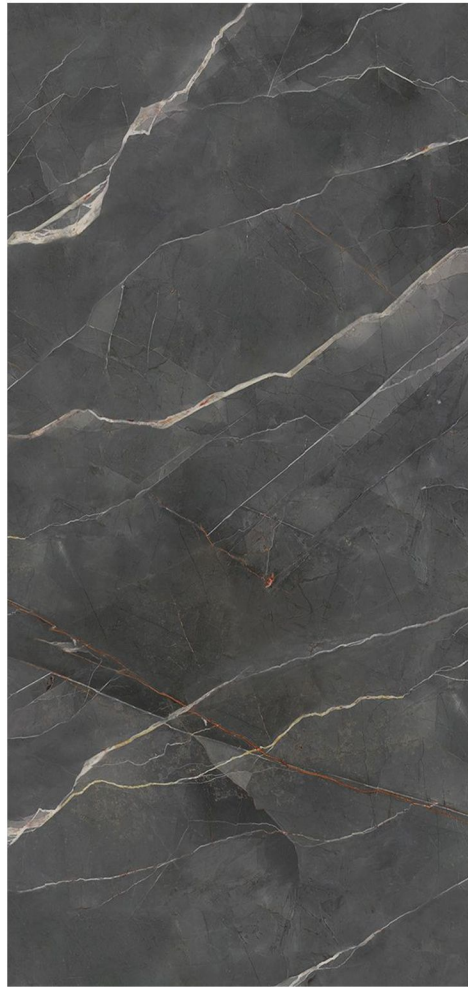

Single Face M

Armani Light Gray

Single Face M/P

Calacatta Aice

Single Face M/P

light Wod

Single Face M

New Cement Gray