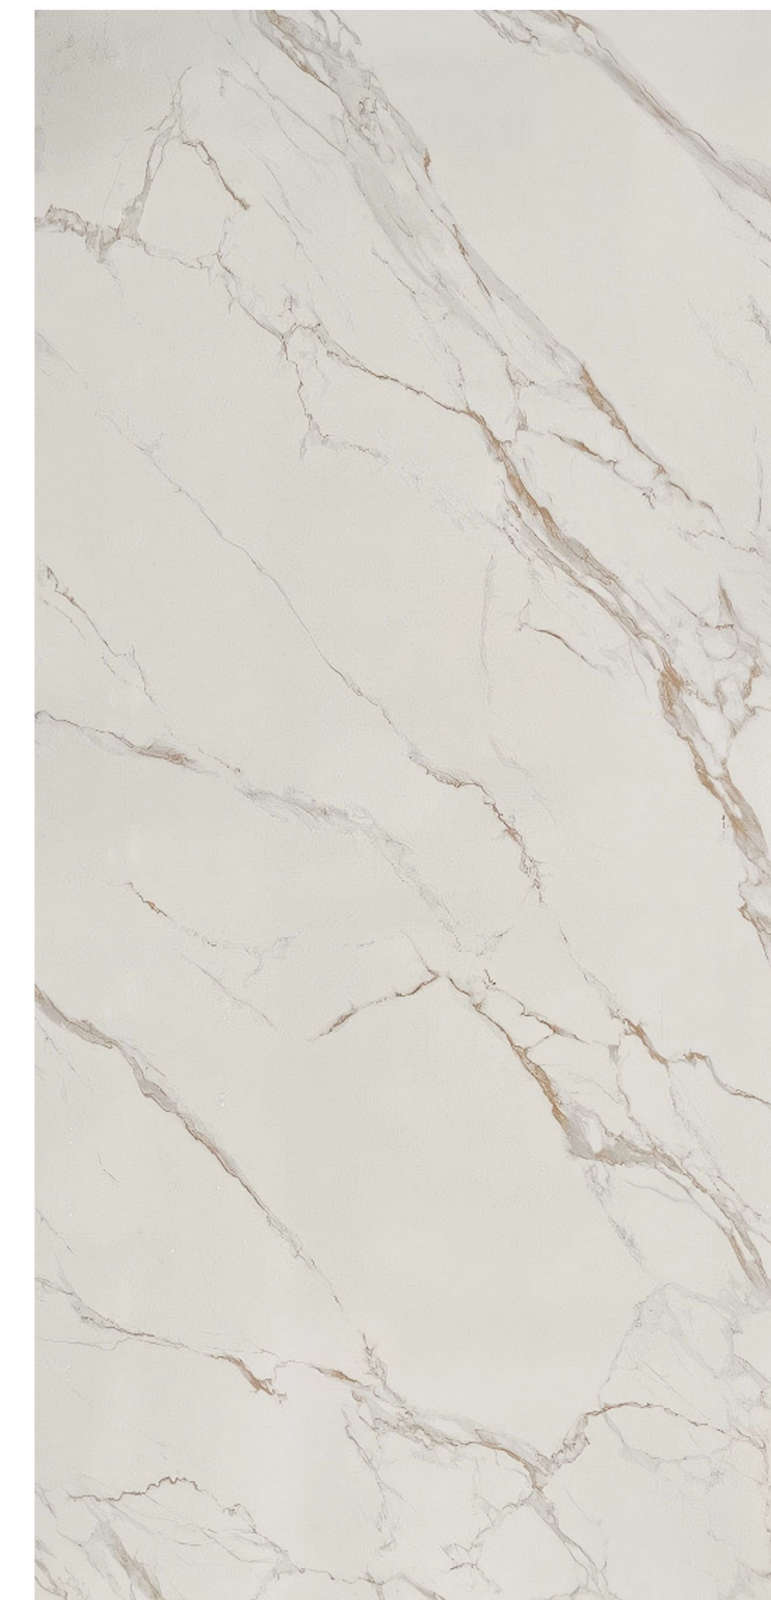

1600x3200x12

Marble Series

BODY

White Body

PATTERN

Single Face

SURFACE

Polished/Matte