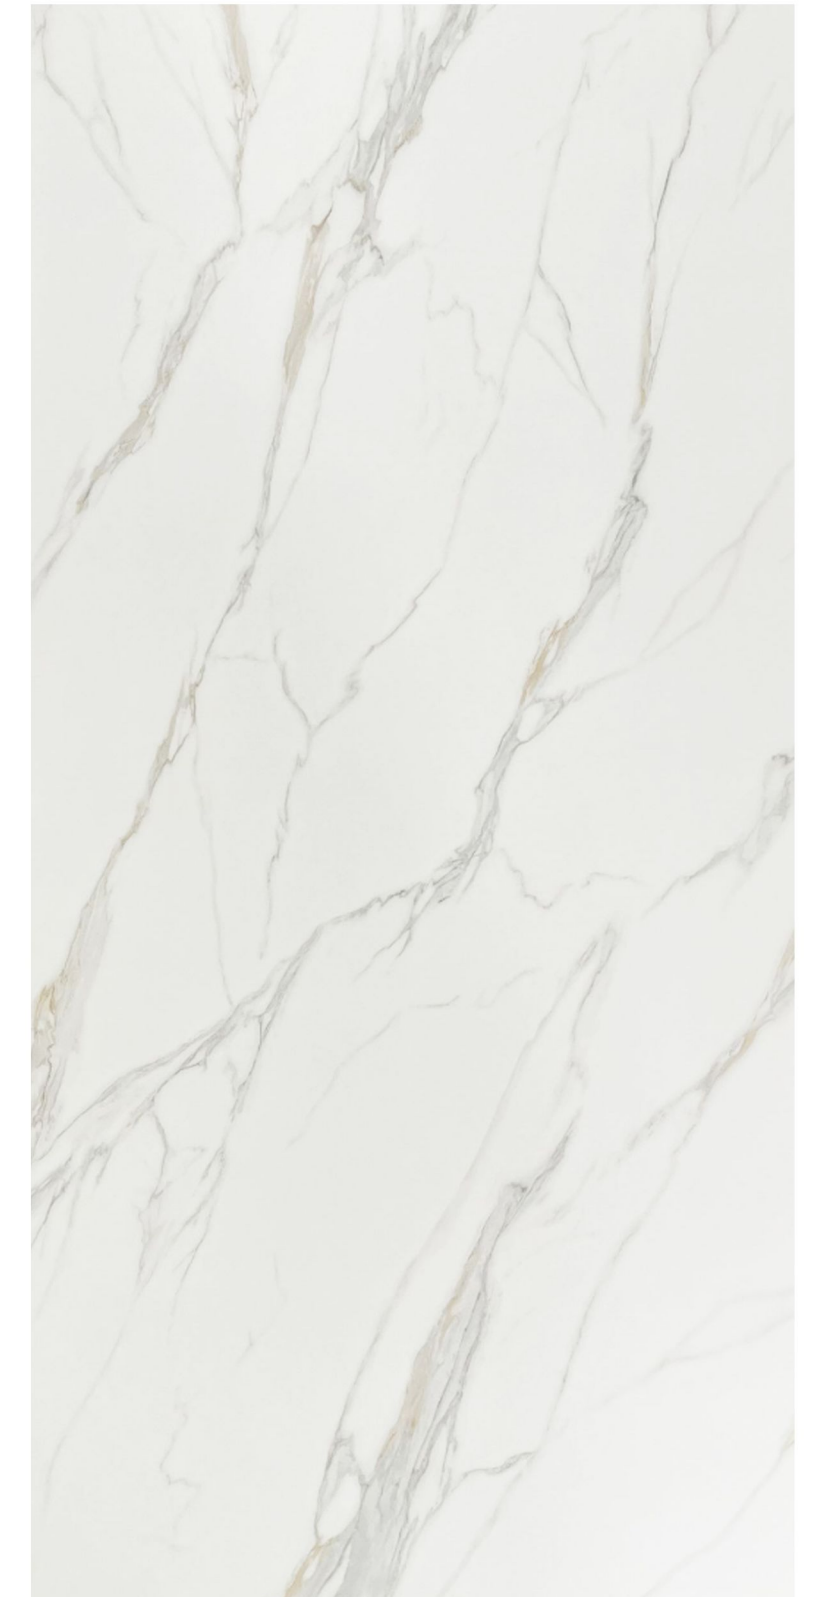

Calacatta Auro

1600x3200x12

Marble Series

BODY

White Body

PATTERN

Single Face

SURFACE

Polished/Matte