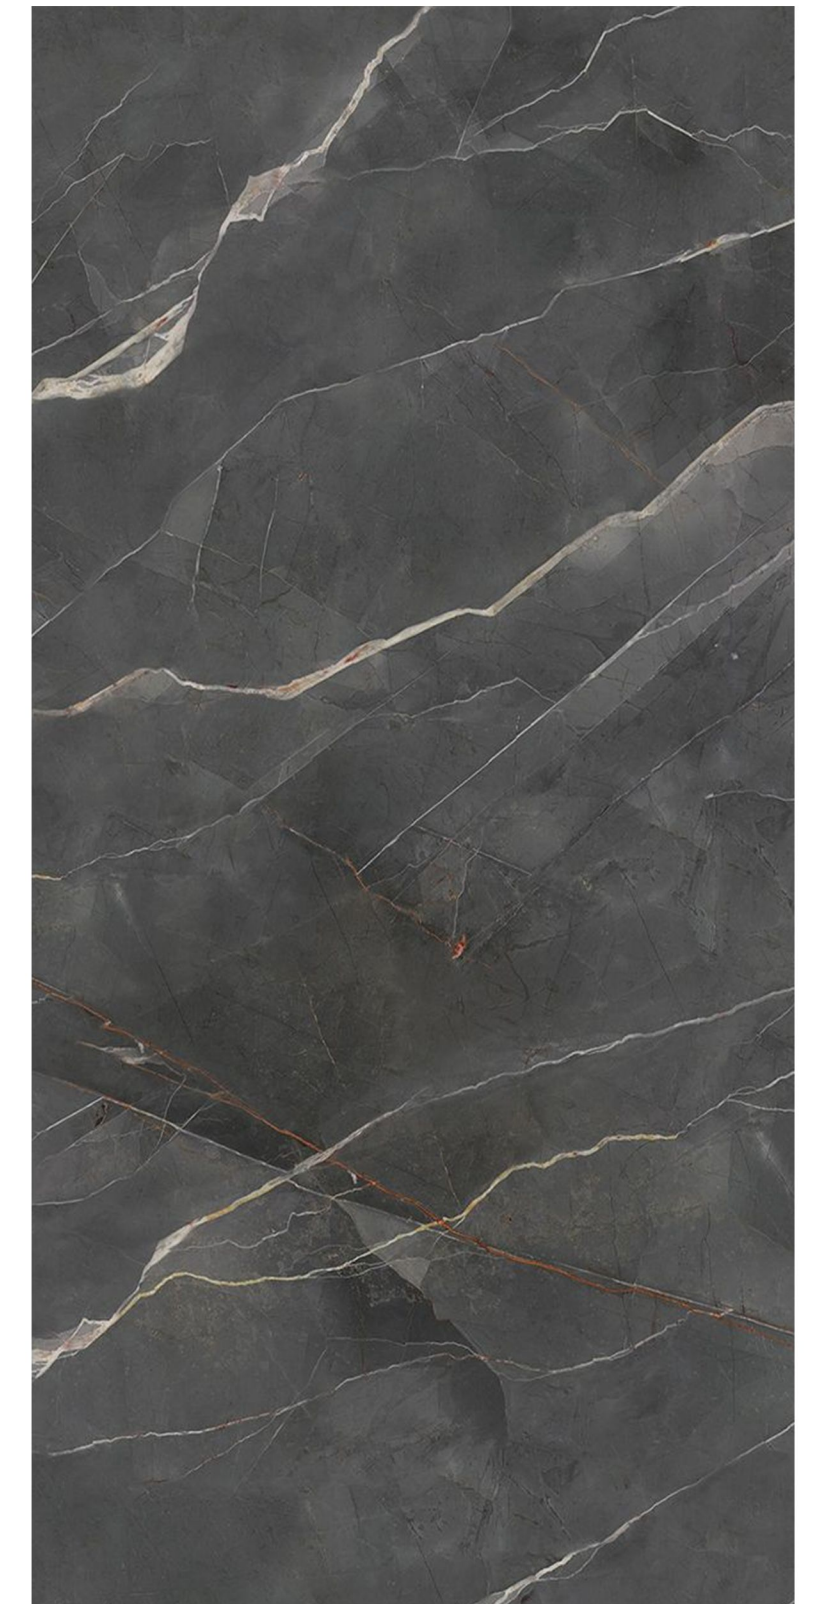

Diamond Gray

1600x3200x12

Marble Series

BODY

White Body

PATTERN

Single Face

SURFACE

Matte