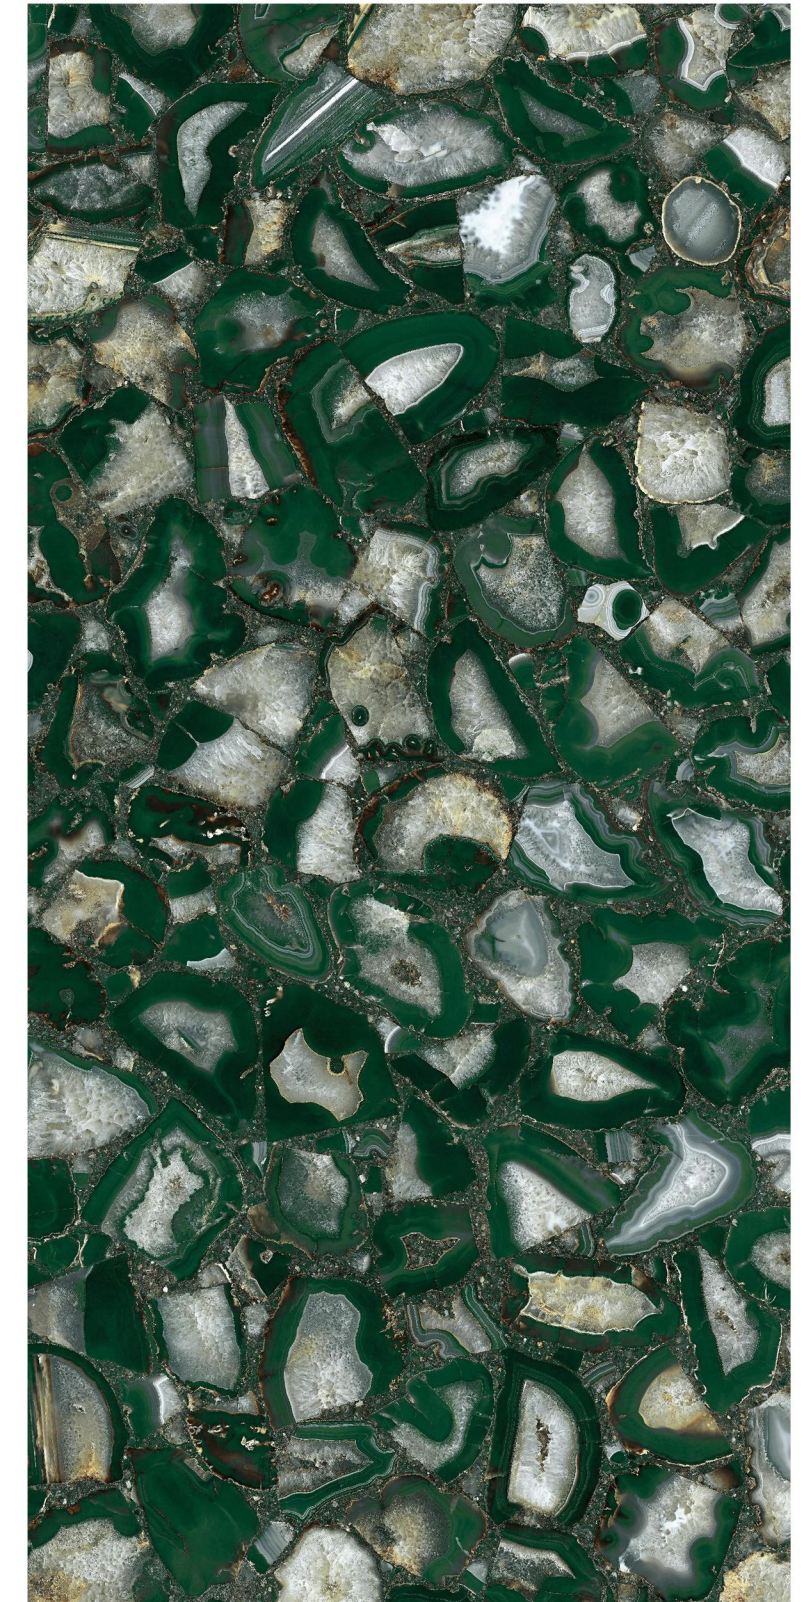

1600x3200x12

Agate Series

BODY

White Body

PATTERN

Single Face

SURFACE

Polished/Matte