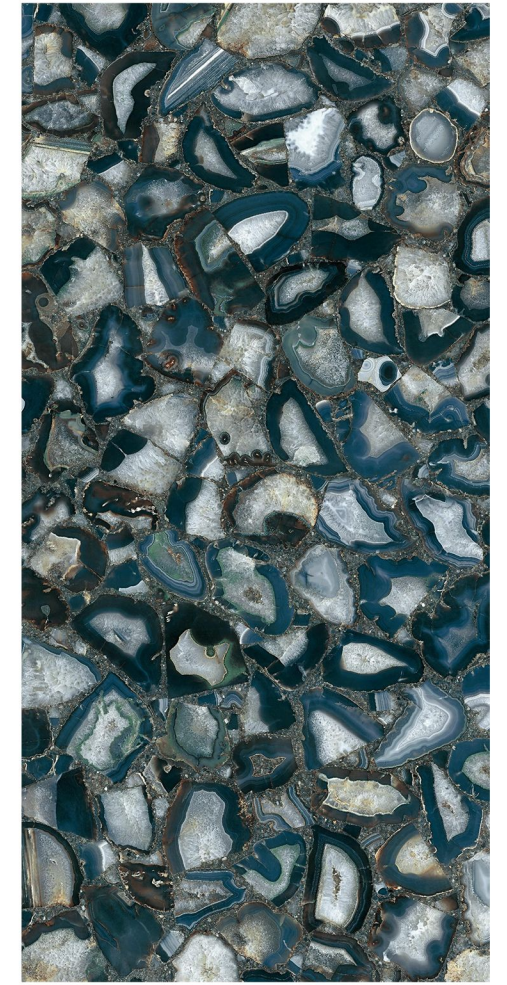

Single Face M/P