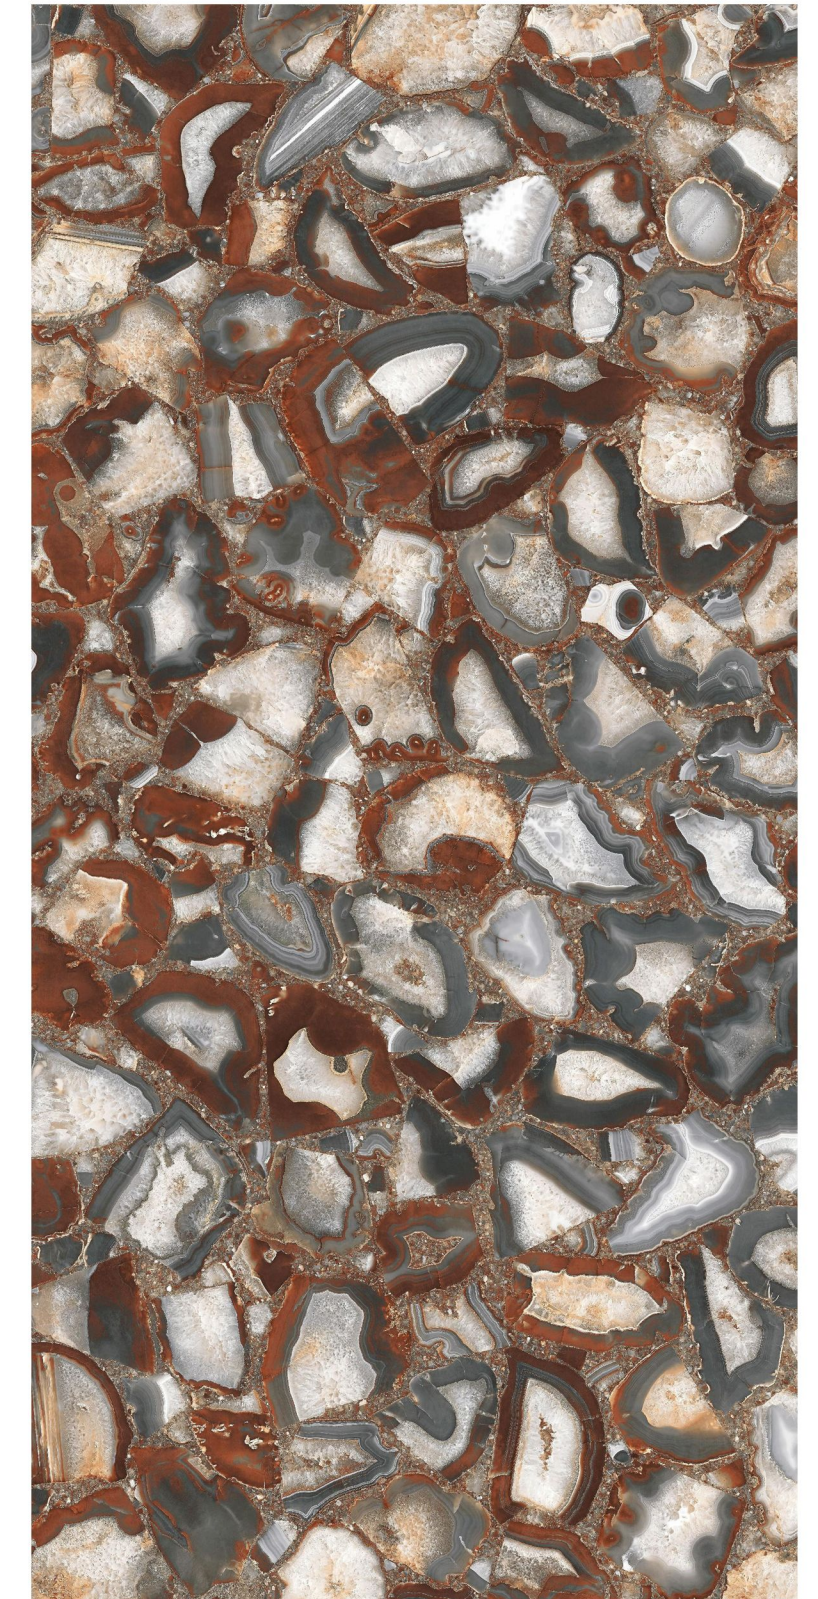

Red Agate

1600x3200x12

Agate Series

BODY

White Body

PATTERN

Single Face

SURFACE

Polished/Matte