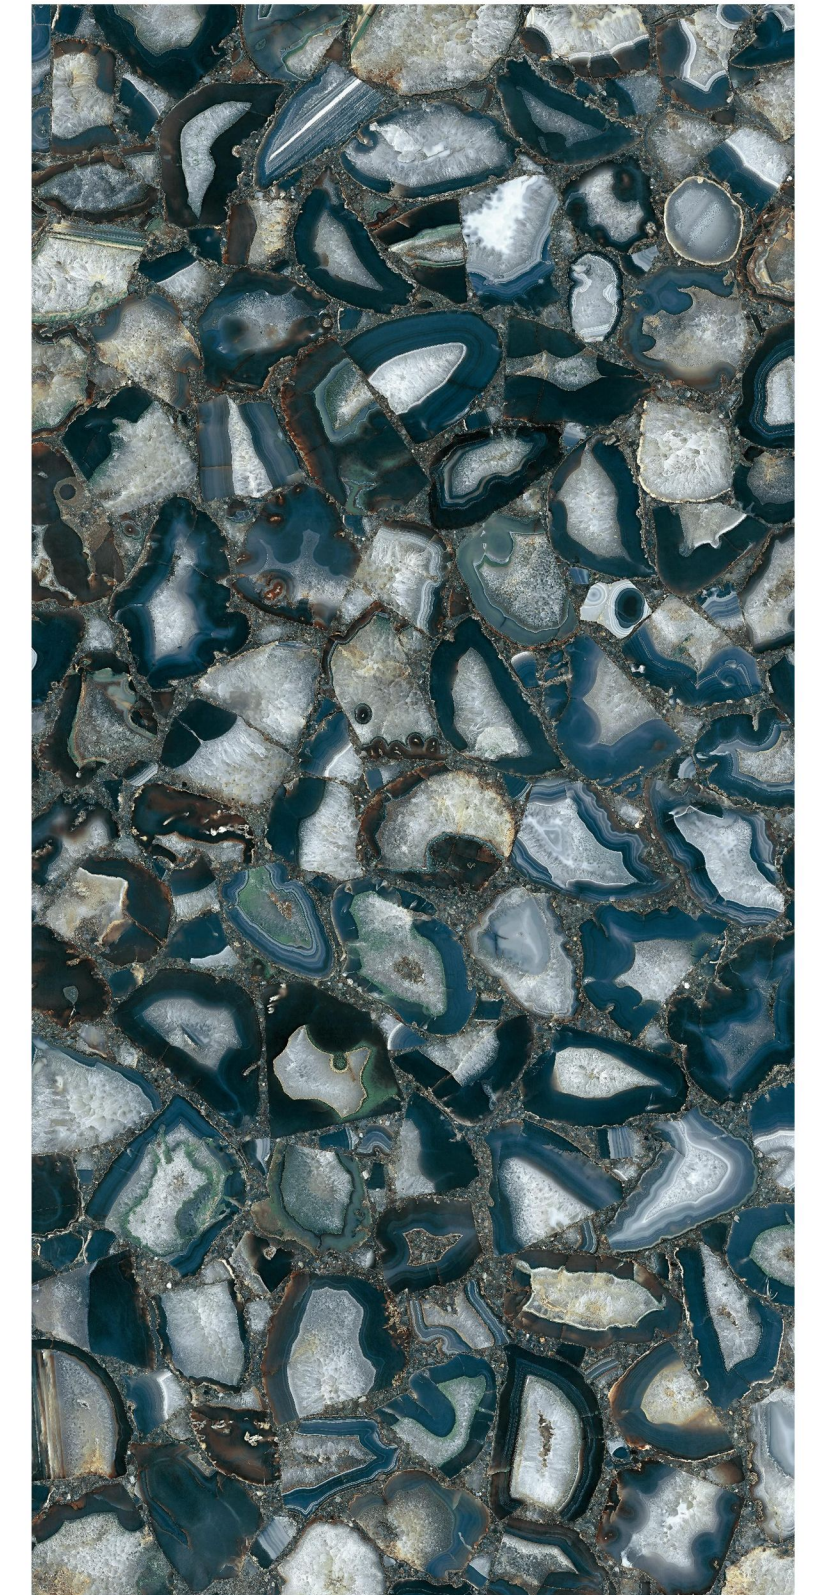

Agate Series

BODY

White Body

PATTERN

Single Face

SURFACE

Polished/Matte

Green Agate