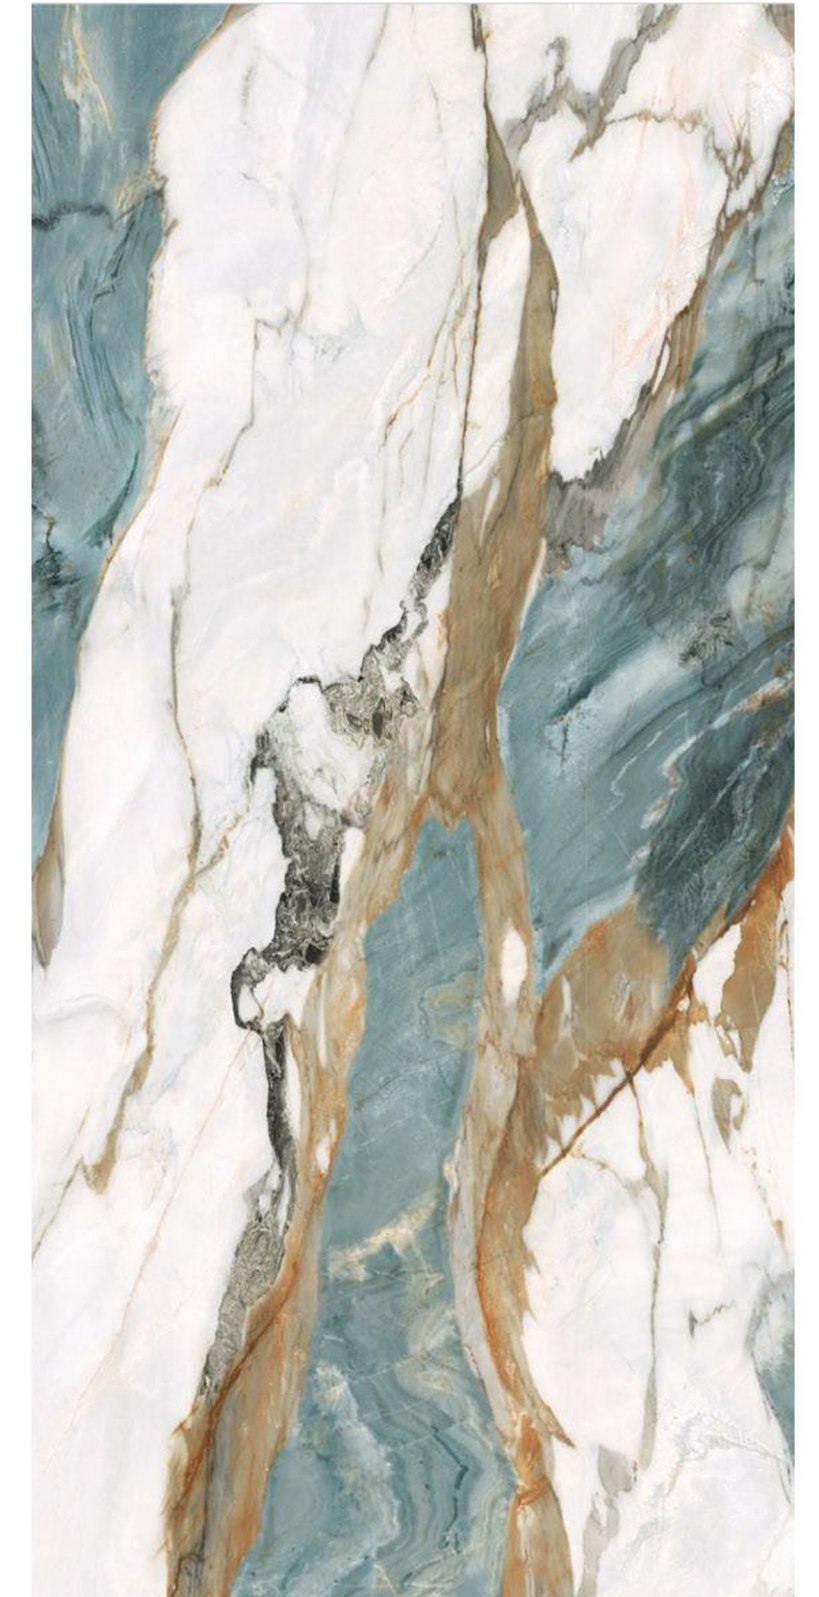

Luxury Marble Series

BODY

White Body

PATTERN

Single Face

SURFACE

Polished/Matte

Royal Blue